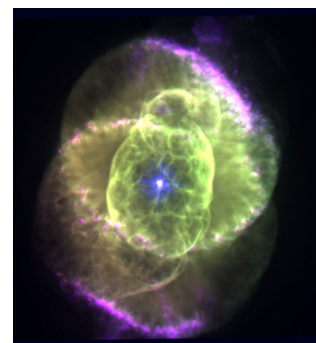

WHO IS STARS ON THE MOVE?

Denise Vacca has over 20 years experience in astronomy education. As producer of the Fels Planetarium, Denise worked with schools, educators and public audiences. She has produced and developed numerous astronomy shows, as well as special programs and activities for space related events such as Work Space Week and The Philadelphia Science Festival. Denise has been presenting her own live, traveling shows since 2004 and was voted Philadelphia Magazine's Best Kids Party.

Denise Vacca Stars On The Move, Inc. 610-715-6853 starsonthemove@comcast.net

<http://www.starsonthemove.com>